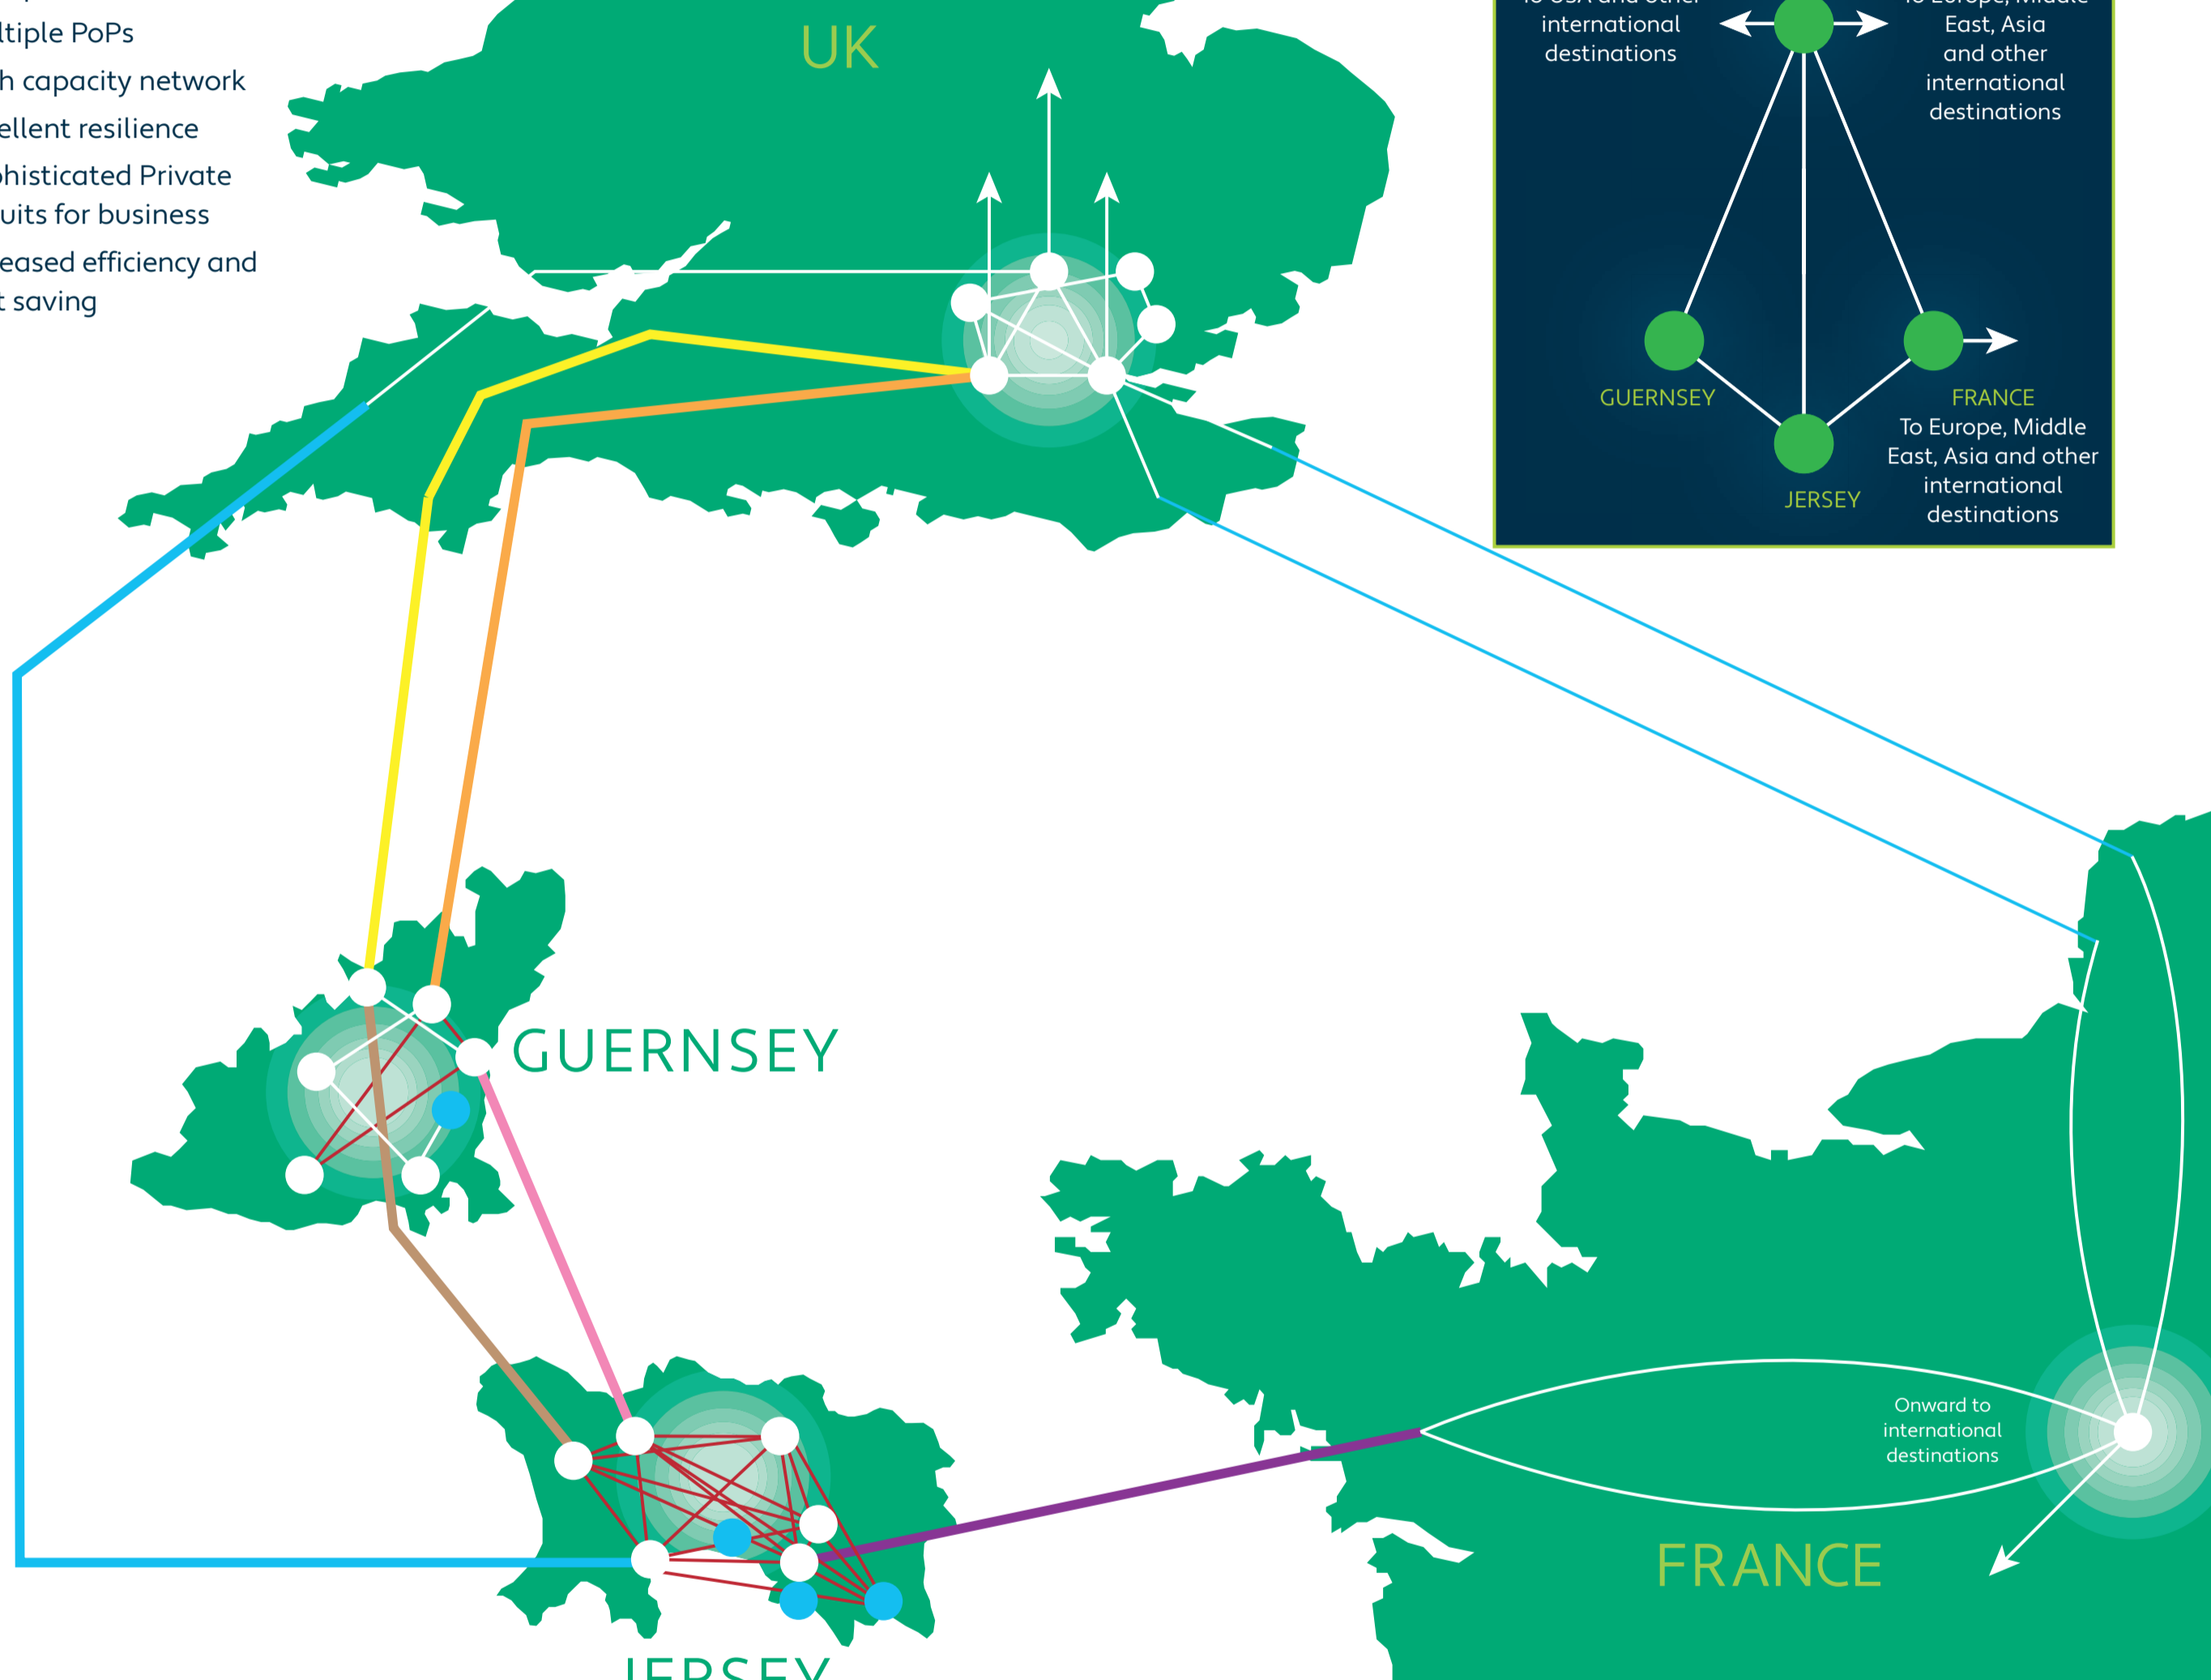

# JT Network Map

## Benefits

- Connecting worldwide
- Multiple cables
- Multiple PoPs
- High capacity network
- Excellent resilience
- Sophisticated Private Circuits for business
- Increased efficiency and cost saving

## London

- a. Equinix Powergate Unit 2 Powergate Site, NW10 6PW
- b. Telehouse North Coriander Avenue, E14 2AA
- c. Telehouse East Coriander Avenue, E14 2AA
- d. Equinix Harbour Exchange 6-7 Harbour Exchange Square, E14 9GE

## Key

- Primary Nodes/Points of Presence (PoPs)
- Data Centre Hosting Facilities
- ▭ Fibre Optic Cable
- ▬ Liberty
- ▬ On-island Backbone
- ▬ Cable 8
- ▬ CIEG FR
- ▬ CIEG Gsy
- ▬ Cable 4
- ▬ Cable 7