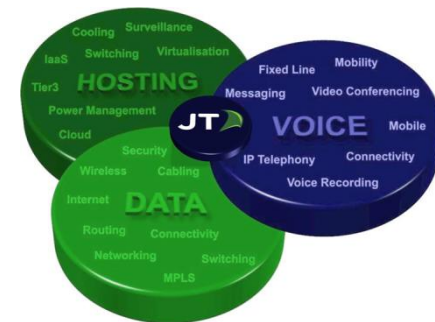

JT Lab – Enabling Innovation

Mark Stuchfield - VP, Business Development

JT Lab for Innovation

- JT provides the missing piece in the innovation process: technology companies who need to conduct trials/PoC in a production tier-one carrier network with real customer feedback
- JT is the only tier-one-carrier in the world offering access to its networks and customer base allowing innovative companies to test and trial their products and services (mobile and fixed infrastructure)
- JT Lab offers a revolutionary and unique opportunity for global technology businesses to access, test and develop products, services and concepts on a Tier-One-Carrier infrastructure, with REAL customers, in REAL time
- JT is the Telco of choice for companies needing access to a small, agile, flexible, friendly operator and its infrastructure and/or resources

Working with JT Lab

Technical validation and Testing

Proof of Concept Testing

Commercial Viability

Early evidence of market validation

Understanding Business Models

Hosting & Launch Platform For UK & Europe

About JT

- JT operates the largest Tier 1 telecommunications infrastructure based out of the Channel Islands
- Over 120 years' experience in telecommunications
- Next generation infrastructure: Fixed line (NGN), Mobile (NGN), Broadband/ISP, Advanced Connectivity, Hosting, FTTH
- A full service Global Consumer and Global Business Enterprise provider with services covering mobile and domestic fixed line, through to gigabit fibre services and leading-edge data hosting for the e-gaming industry
- £191.6m revenue in 2015
- Employing 600+ professionals
- International offices in Europe, Asia, Australia and the US.